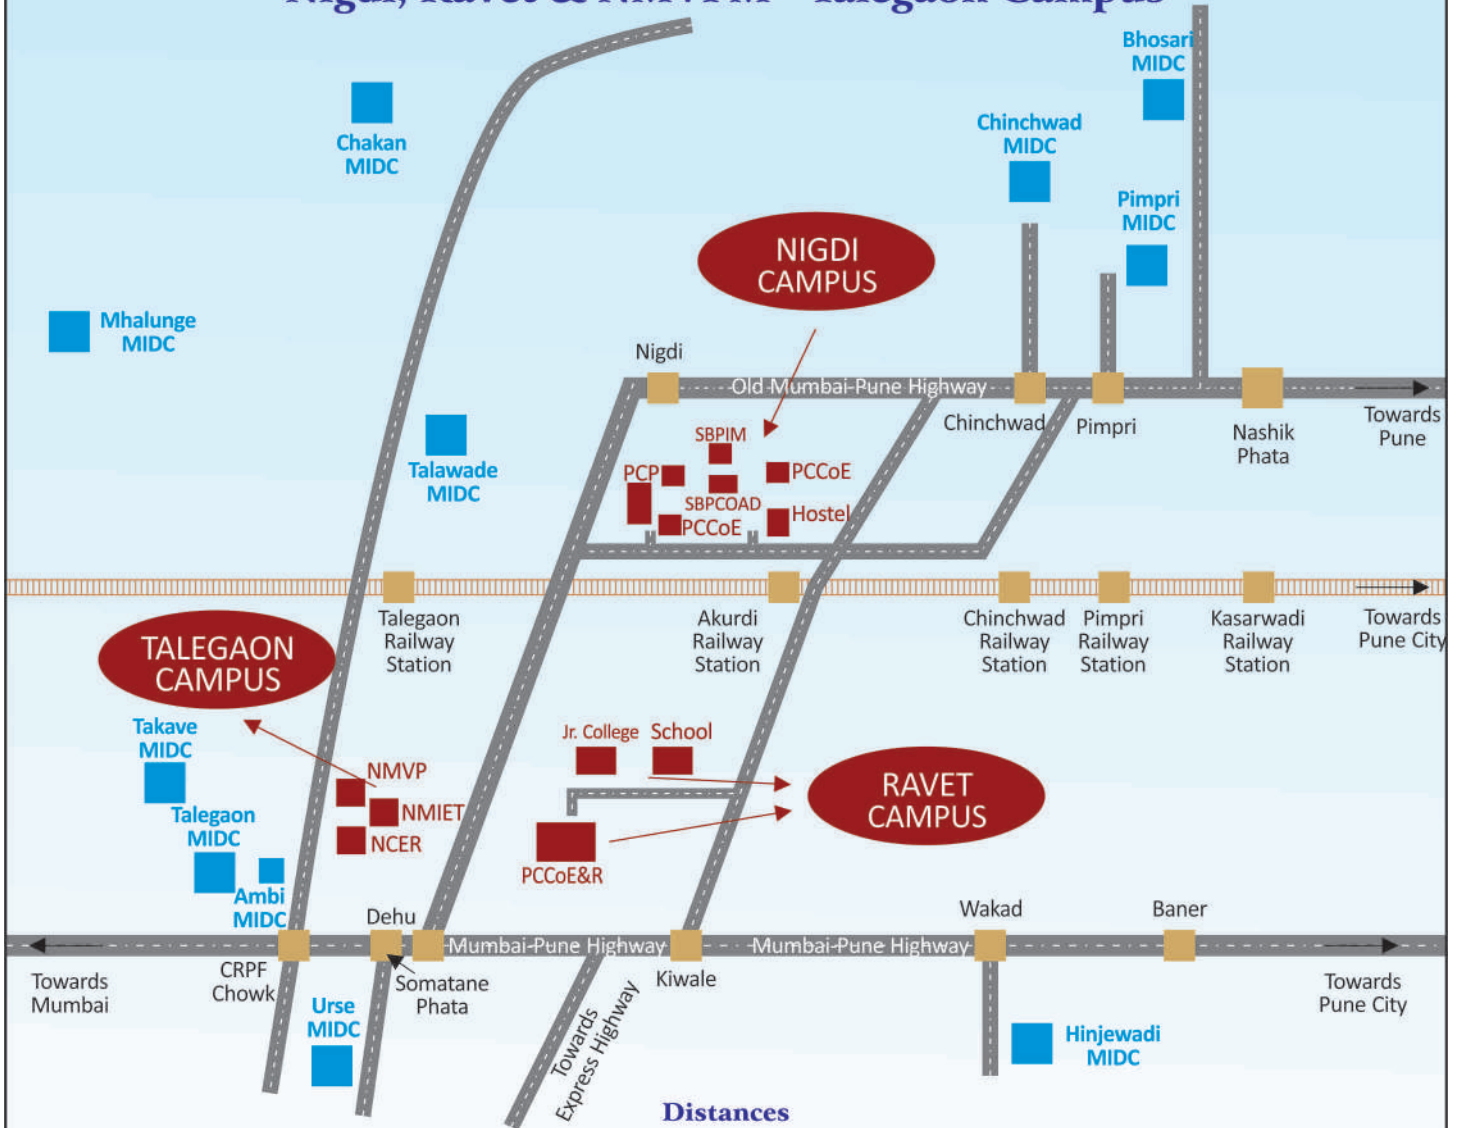

PCET - Pune Location Map Nigdi, Ravet & NMVPM - Talegaon Campus

Distances

PCET Nigdi Campus

- Akurdi Station: 400 Meters
- Bus stand: 400 Meters
- Express Highway: 5 KM

PCET Ravet Campus

- Akurdi Station: 2 KM
- Bus stand: 500 Meter
- Express Highway: 2.5 KM

NMVPM Talegaon Campus

- Talegaon Station: 1 KM
- Bus stand: 1KM
- Mumbai Pune Highway: 1.5 KM

PCET's S.B. Patil Institute of Management Green Campus & Pedestrian Friendly Roads

Director
S. B. Patil Institute of Management
Sector No. 26, Nigdi,
Pradhikaran, Pune-411 044.

PCET's
S.B. Patil Institute of Management

STOP
★ **PLASTIC** ★
POLLUTION!!

PLASTIC FREE

PCET's
S.B. Patil Institute of Management

Life
Without
Plastic

Life
Without
Plastic

Life
Without
Plastic

PCET's
S.B. Patil Institute of Management

**PLASTIC
BAG FREE
WORLD**

© Tim Jagenberg

Director
S. B. Patil Institute of Management
Sector No. 26, Nigdi,
Pradhikaran, Pune-411 044.

PCET's
S.B. Patil Institute of Management

PCET's

S.B. Patil Institute of Management