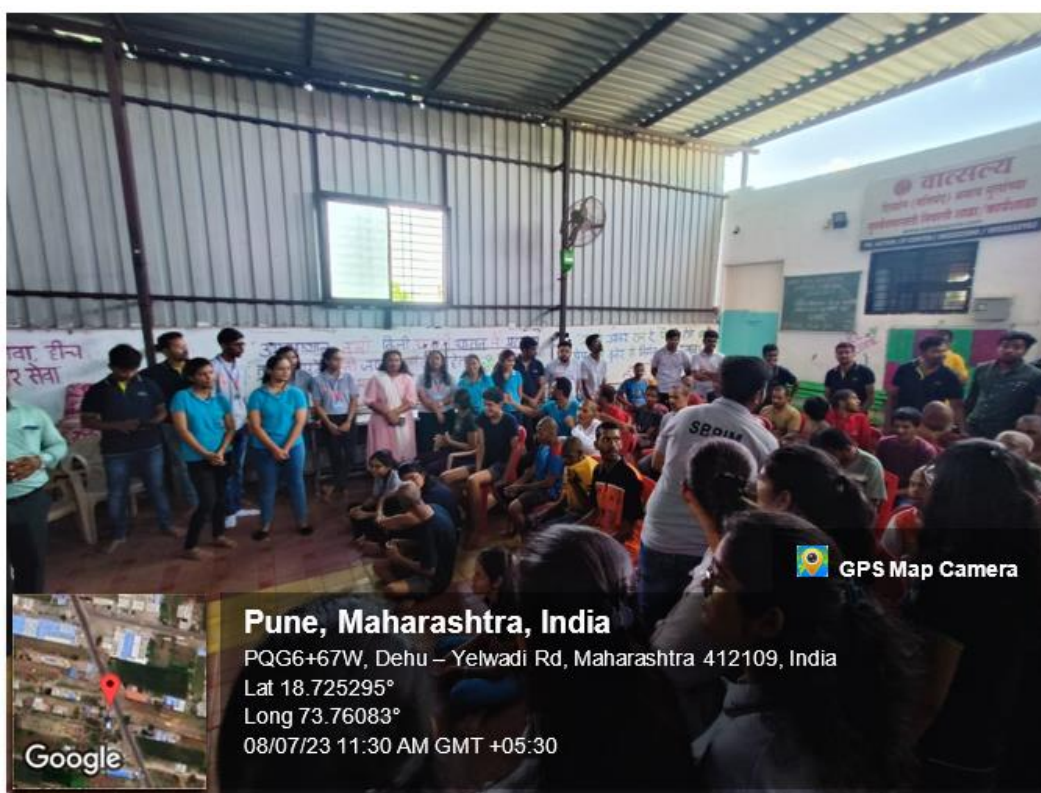

Time : - 11.30am onwards

Venue: - Vatsalya Shikshan Sanstha

Number of Students Participated: - 48

Number of Staff Participated: - 2

Student volunteers of SBPIM, spending quality time with specially abled children of Vatsalya Shikshan Sanstha

Rotaract Club of SBPIM, ISR committee
and Sakal YIN
Jointly organizes

Food Grain Donation Drive
at
Vatsalya Shikshan Sanstha

Residential School/ Workshop for the Rehabilitation
of Divyang (Mentally Retarded) Orphans,
Yelwadi Road, Dehugaon
An IQAC Initiative