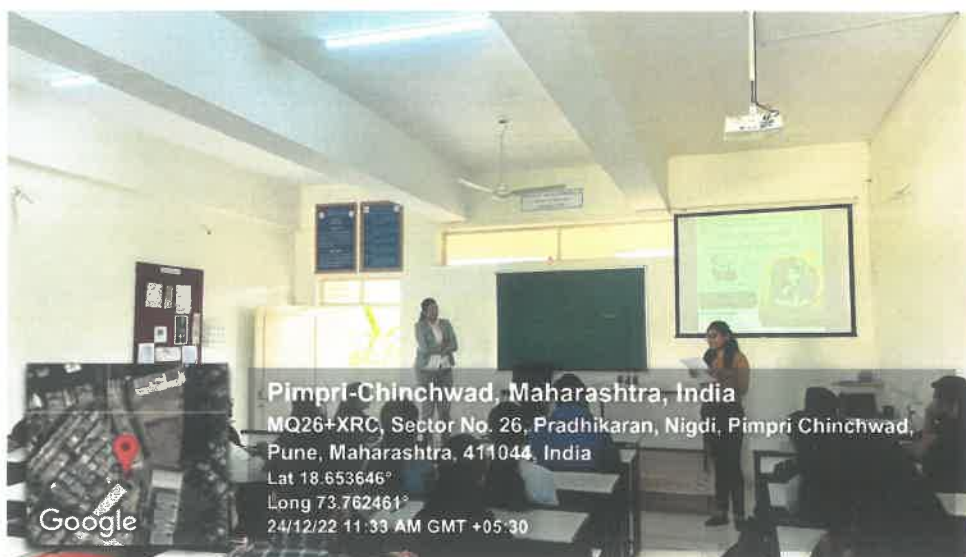

Session by Ms. Preeti Sakhre:

Ms. Preeti Sakhre is currently working as an lead HR development professional at TATA group and national secretary at human rights and anticorruption council of India. Ma'am was the guest speaker of the event Colloquy with HR on Interview Etiquettes. The event was conducted for MBA 1st year students in order to get a brief knowledge about what are the basic skills they need to work on to be hired or the skills we need to develop in our 2 years of time to work in the corporate world. The event was organized by faculty Ms. Shilpa Kundle and hosted by Mr. Mayur Marathe and Ms. Neha Agrawal. The event began with the introduction about the speaker by the host and then session handed over to guest speaker who gave detailed information about Skillsets, what else we can do to improve our overall personality.

Geo-tag Photos with Captions: -

Ms. Preeti Sakhre addressing the students