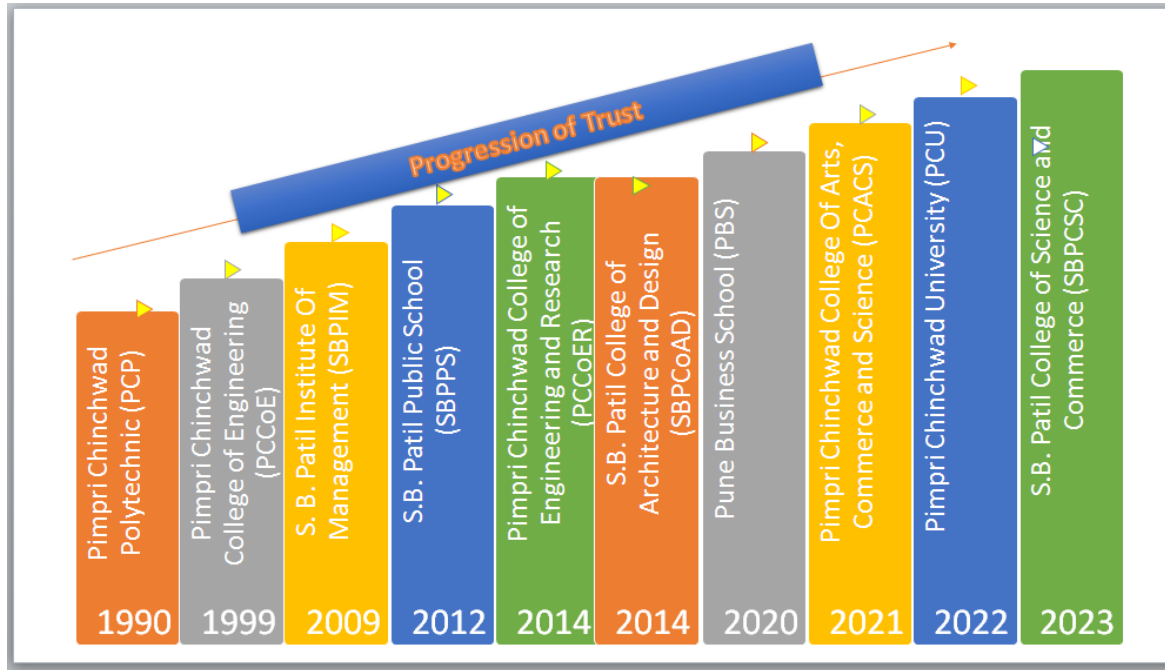

Pimpri Chinchwad Education Trust's
S. B. PATIL INSTITUTE OF MANAGEMENT

AICTE Approved | Permanently Affiliated to SPPU, Pune|

NBA Accredited | NAAC Accredited

Sector No. 26, , Pradhikaran, Nigdi, Pune - 411 044.

Phone: 020-27656900 / 87960 76060 / 78875 70600

Email: sbpatilmba@gmail.com, **Website:** www.sbpatilmba.com

Supporting Document
Progression of PCET Management from
Pimpri Chinchwad Polytechnic
To
Pimpri Chinchwad University

Sr.No	Name of the Institute	Year of Establishment
1	Pimpri Chinchwad Polytechnic (PCP)	1990.
2	Pimpri Chinchwad College of Engineering (PCCoE)	1999,
3	S. B. Patil Institute Of Management, Pune, (SBPIM)	2009
	S.B. Patil Public School (SBPPS)	2012
4	Pimpri Chinchwad College of Engineering and Research (PCCoER)	2014
5	S.B. Patil College of Architecture and Design (SBPCoAD)	2014
6	Pune Business School (PBS)	2020
7	Pimpri Chinchwad College Of Arts, Commerce and Science (PCACS)	2021
8	Pimpri Chinchwad University (PCU)	2022
9	S.B. Patil College of Science and Commerce (SBPCSC)	2023

Dr. Kirti Dharwadkar
Director, SBPIM