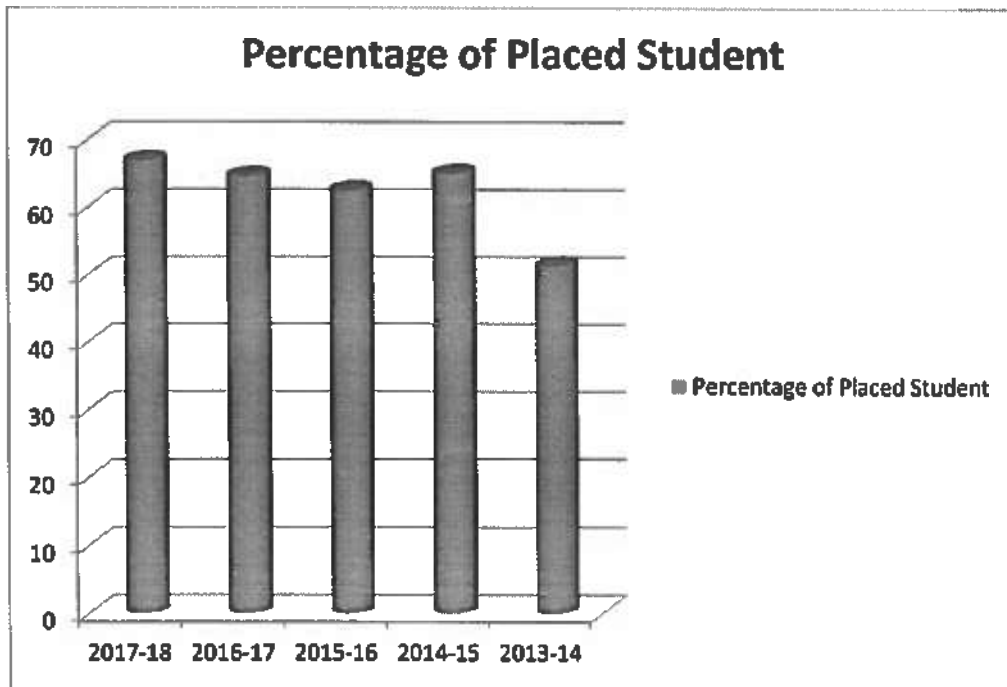

PIMPRI CHINCHWAD EDUCATION TRUST'S
S. B. PATIL INSTITUTE OF MANAGEMENT

Percentage of Placed Student

Year	Percentage of Placed Student
2017-18	67
2016-17	64.7
2015-16	62.6
2014-15	65.1
2013-14	51.4

Director
S. B. Patil Institute of Management
Sector No. 26, Mgd,
Pradhikaran, Pune-411 044.