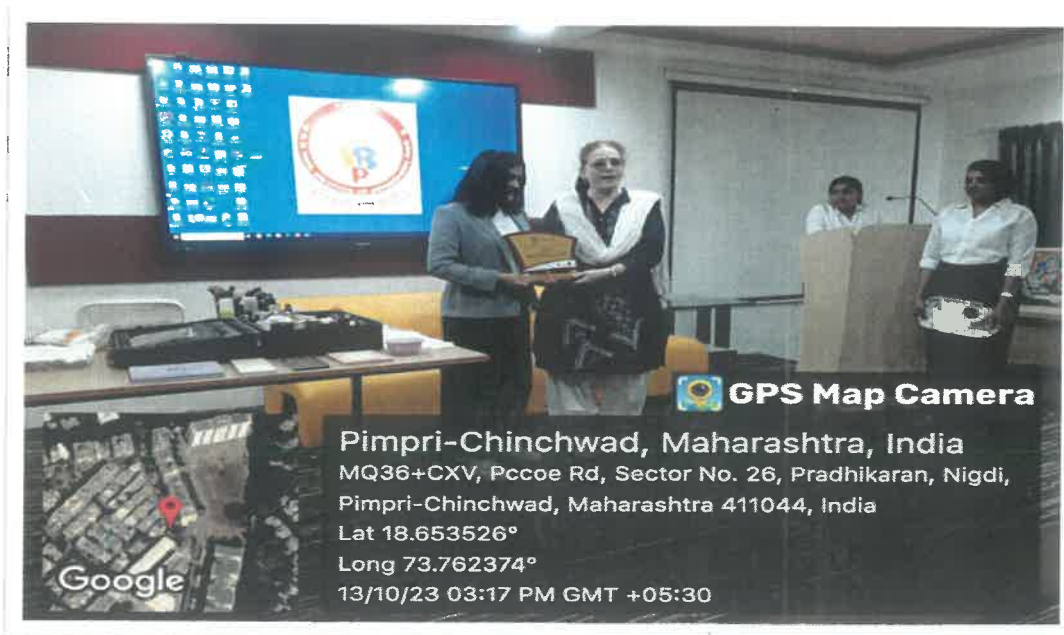

Every woman needs her self-confidence to step out into the world and be her best each day. Grooming plays a major role to maintain high self-esteem in turn affects the way you regard yourself. In order to teach our wonderful female students the art of professional makeup, we organized a workshop by our very own Alumni Ms. Ashwini Gholap who's a professional makeup artist. The students were amazed by her incredible makeup skills, as she transformed the model into an extraordinary beauty with both professional and party looks with her magic wand. Ms. Ashwini is a professional makeup artist and has her own YouTube channel which is growing really well plus she has taken online and offline workshops which has impacted many young girls and women to choose their passion in this field.

Dr.Kirti Dharwadkar welcomed her back to campus with a token of appreciation and Dr.Aishwarya Gopalakrishnan proposed the vote of thanks. Ms.Shruti Desai was the host of the event. The girls had a splendid day perfecting the art of professional makeup.

and self-confidence. It helps to boost your confidence in your appearance, which

Dr.Kirti Dharwadkar felicitating the makeup artist & Alumni Ms.Ashwini Gholap